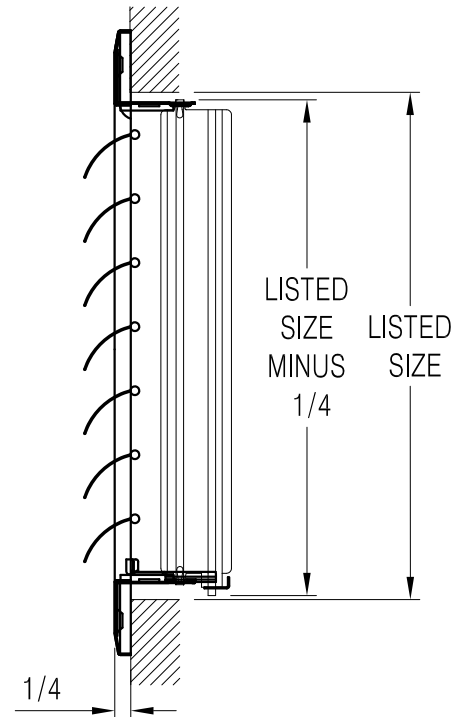

302203 Available Sizes (In.)

HT	WIDTH				
	6	8	10	12	14
4		●	●	●	●
6		●	●	●	●
8		●	●	●	●
10			●		
12				●	
14					●

CLOSED

OPEN

302203 1-Way Aluminum Curved-Blade Adjustable Register

- Aluminum face-plate construction
- For sidewall/ceiling application
- One-way air deflection
- Adjustable curved blade increase deflection control
- Multi-shutter damper
- Dual-coating
- Available finish: White