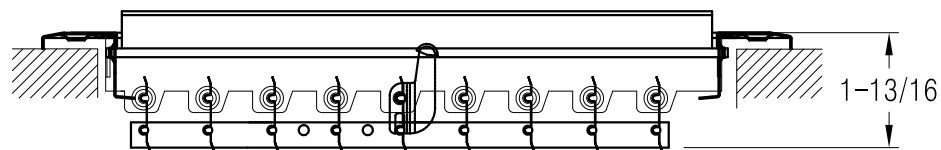

302203 Available Sizes (In.)

HT	WIDTH				
	6	8	10	12	14
4		●	●	●	●
6		●	●	●	●
8		●	●	●	●
10			●		
12				●	
14					●

CLOSED

OPEN

302203 1-Way Aluminum Curved-Blade Adjustable Register

- Aluminum face-plate construction
- For sidewall/ceiling application
- One-way air deflection
- Adjustable curved blade increase deflection control
- Multi-shutter damper
- Dual-coating
- Available finish: White