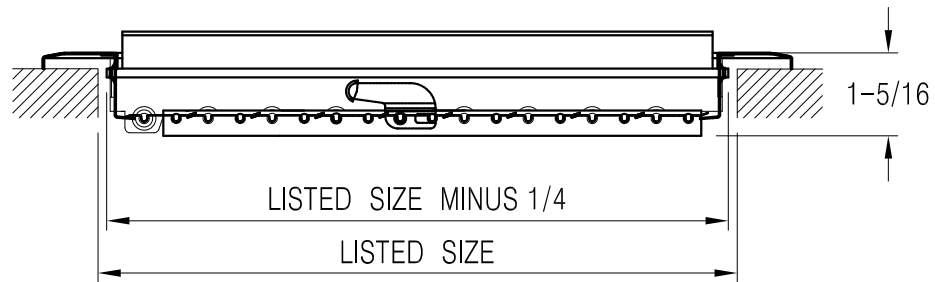

302203 Available Sizes (In.)

HT	WIDTH				
	6	8	10	12	14
4		●	●	●	●
6		●	●	●	●
8		●	●	●	●
10			●		
12				●	
14					●

CLOSED

OPEN

302203 1-Way Aluminum Curved-Blade Adjustable Register

- Aluminum face-plate construction
- For sidewall/ceiling application
- One-way air deflection
- Adjustable curved blade increase deflection control
- Multi-shutter damper
- Dual-coating
- Available finish: White