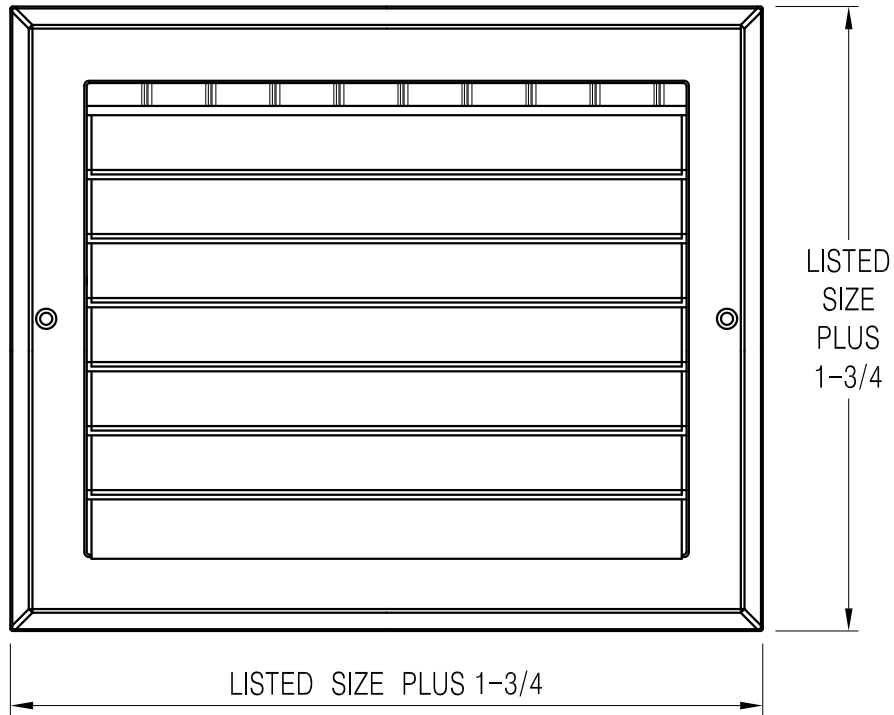

302203 Available Sizes (In.)

HT	WIDTH				
	6	8	10	12	14
4		●	●	●	●
6		●	●	●	●
8		●	●	●	●
10			●		
12				●	
14					●

CLOSED

OPEN

302203 1-Way Aluminum Curved-Blade Adjustable Register

- Aluminum face-plate construction
- For sidewall/ceiling application
- One-way air deflection
- Adjustable curved blade increase deflection control
- Multi-shutter damper
- Dual-coating
- Available finish: White